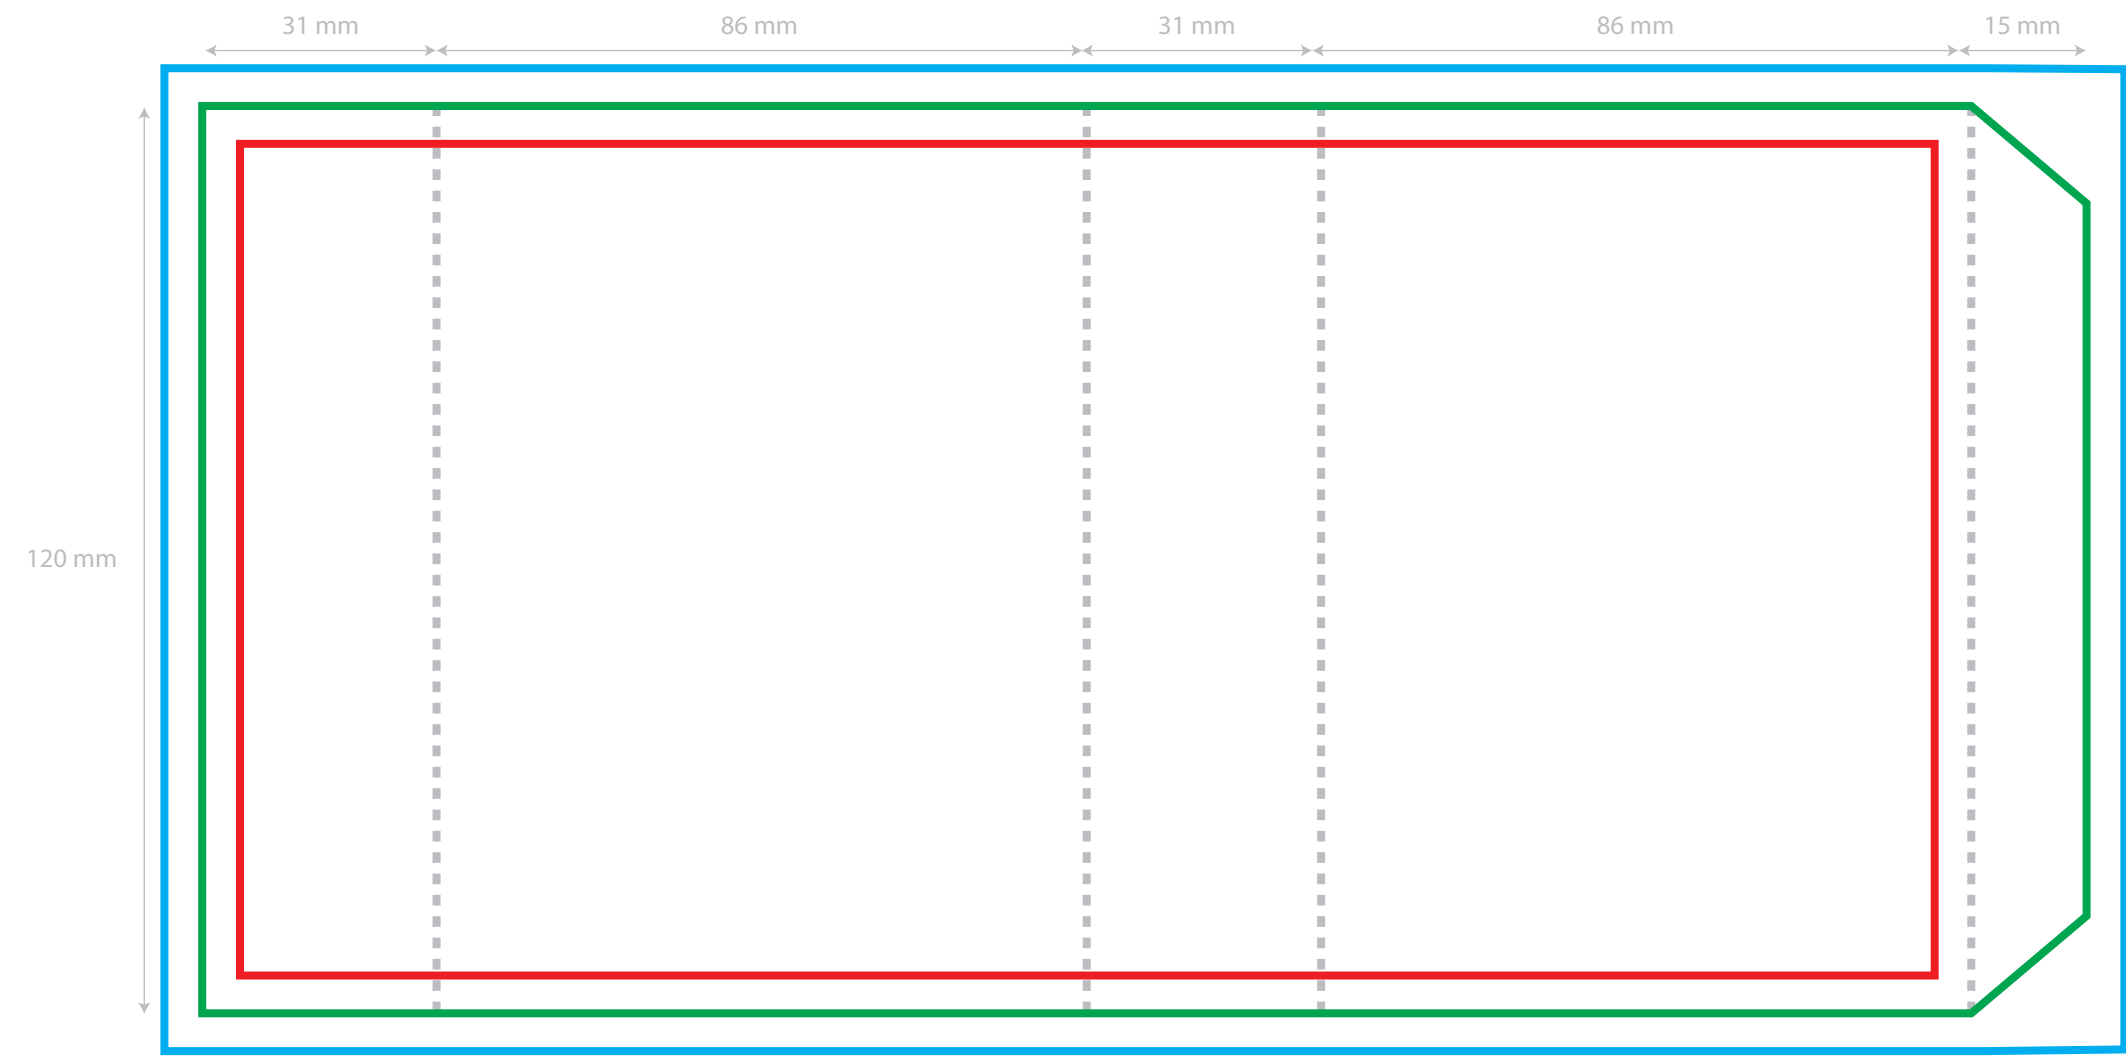

- Max. size for text and logo's
- Size of the sleeve
- Size of the sleeve including bleed
- - - - Folding lines

Model: Sleeve JBL Wave 100/200/300 TWS

Size: Total 249 mm X 120 mm

Front

Back