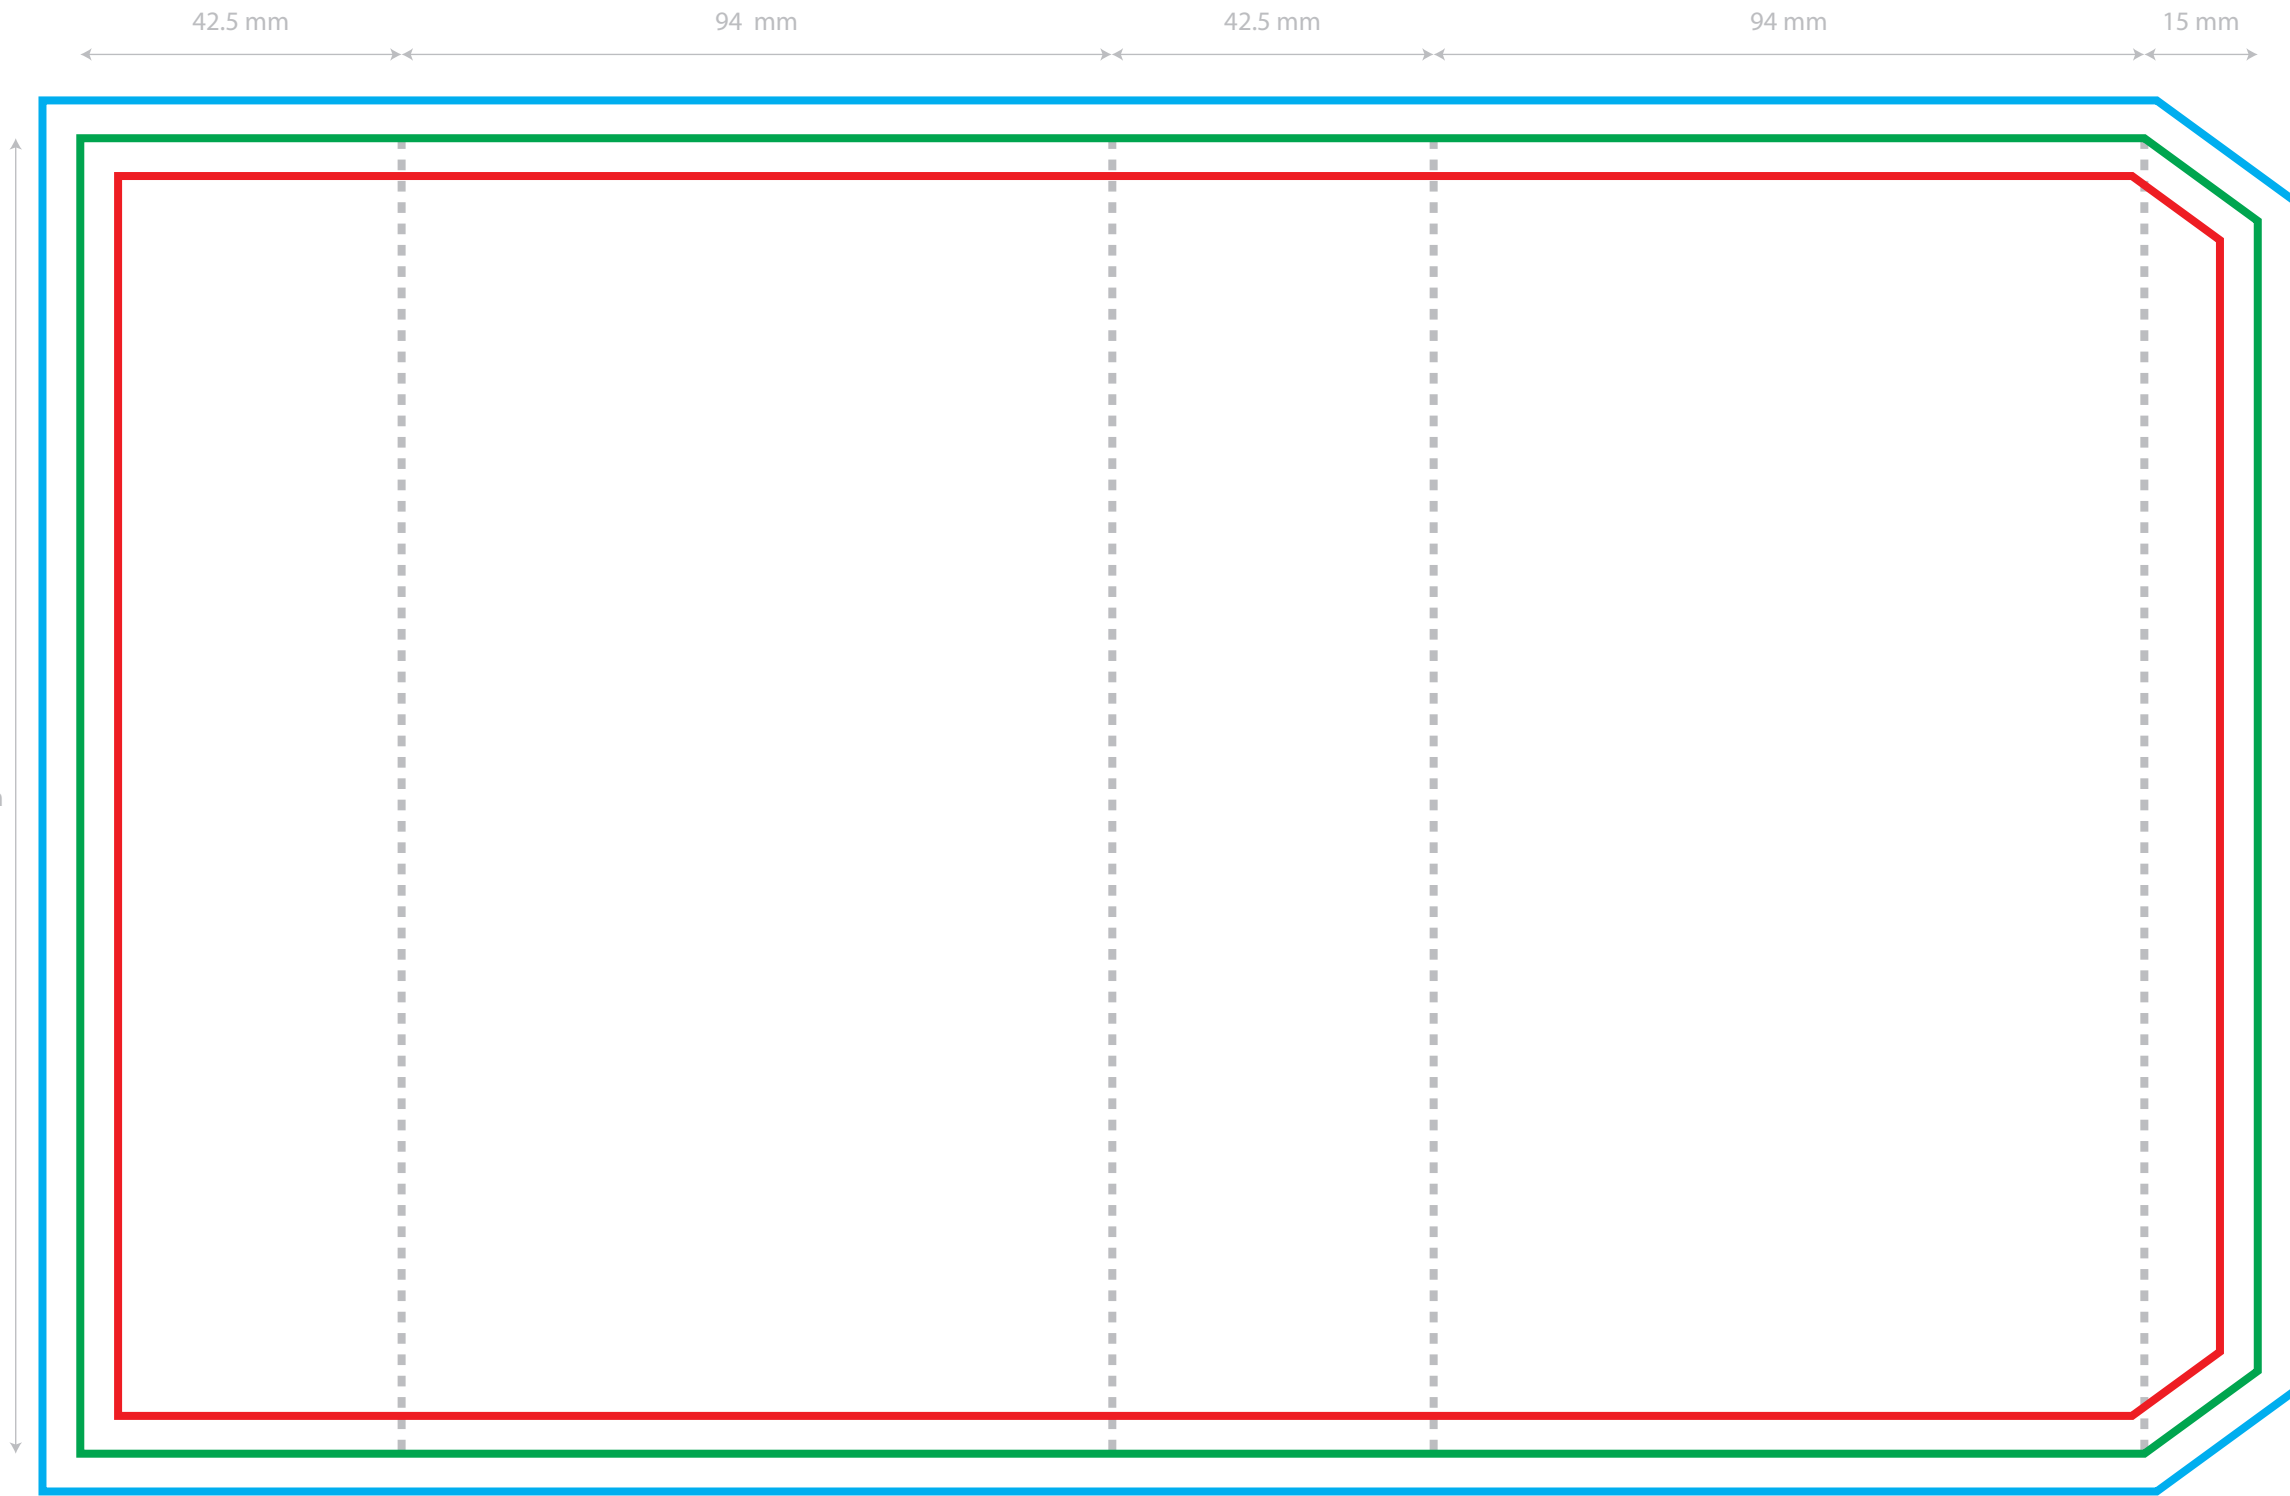

- Max. size for text and logo's
- Size of the sleeve
- Size of the sleeve including bleed
- - - - Folding lines

Model: Sleeve InfinityLab InstantGo 10000 Wireless

Size: Total 288 mm X 174 mm

Front

Back