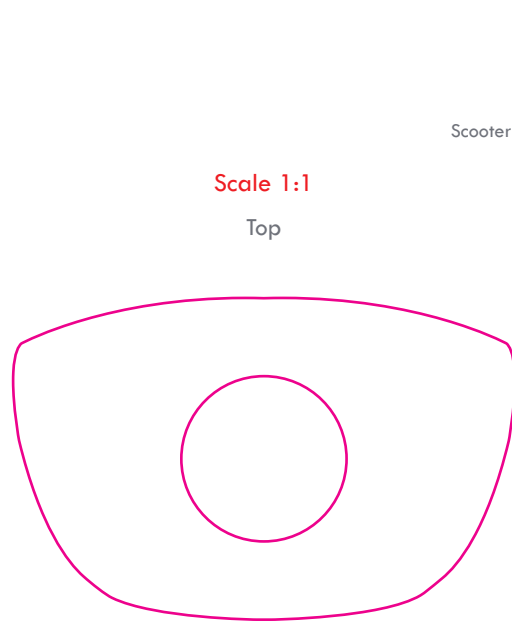

Model:

Segway Ninebot F25E II  
Domings Footboard

Footboard Front:  
Footboard Sides:

Total 66.3mm X 42.5mm  
Total 11.5mm X 359.5mm

Scale 1:1

Top

Bottom

Scooter Standard

Front

Scale 1:3

Back