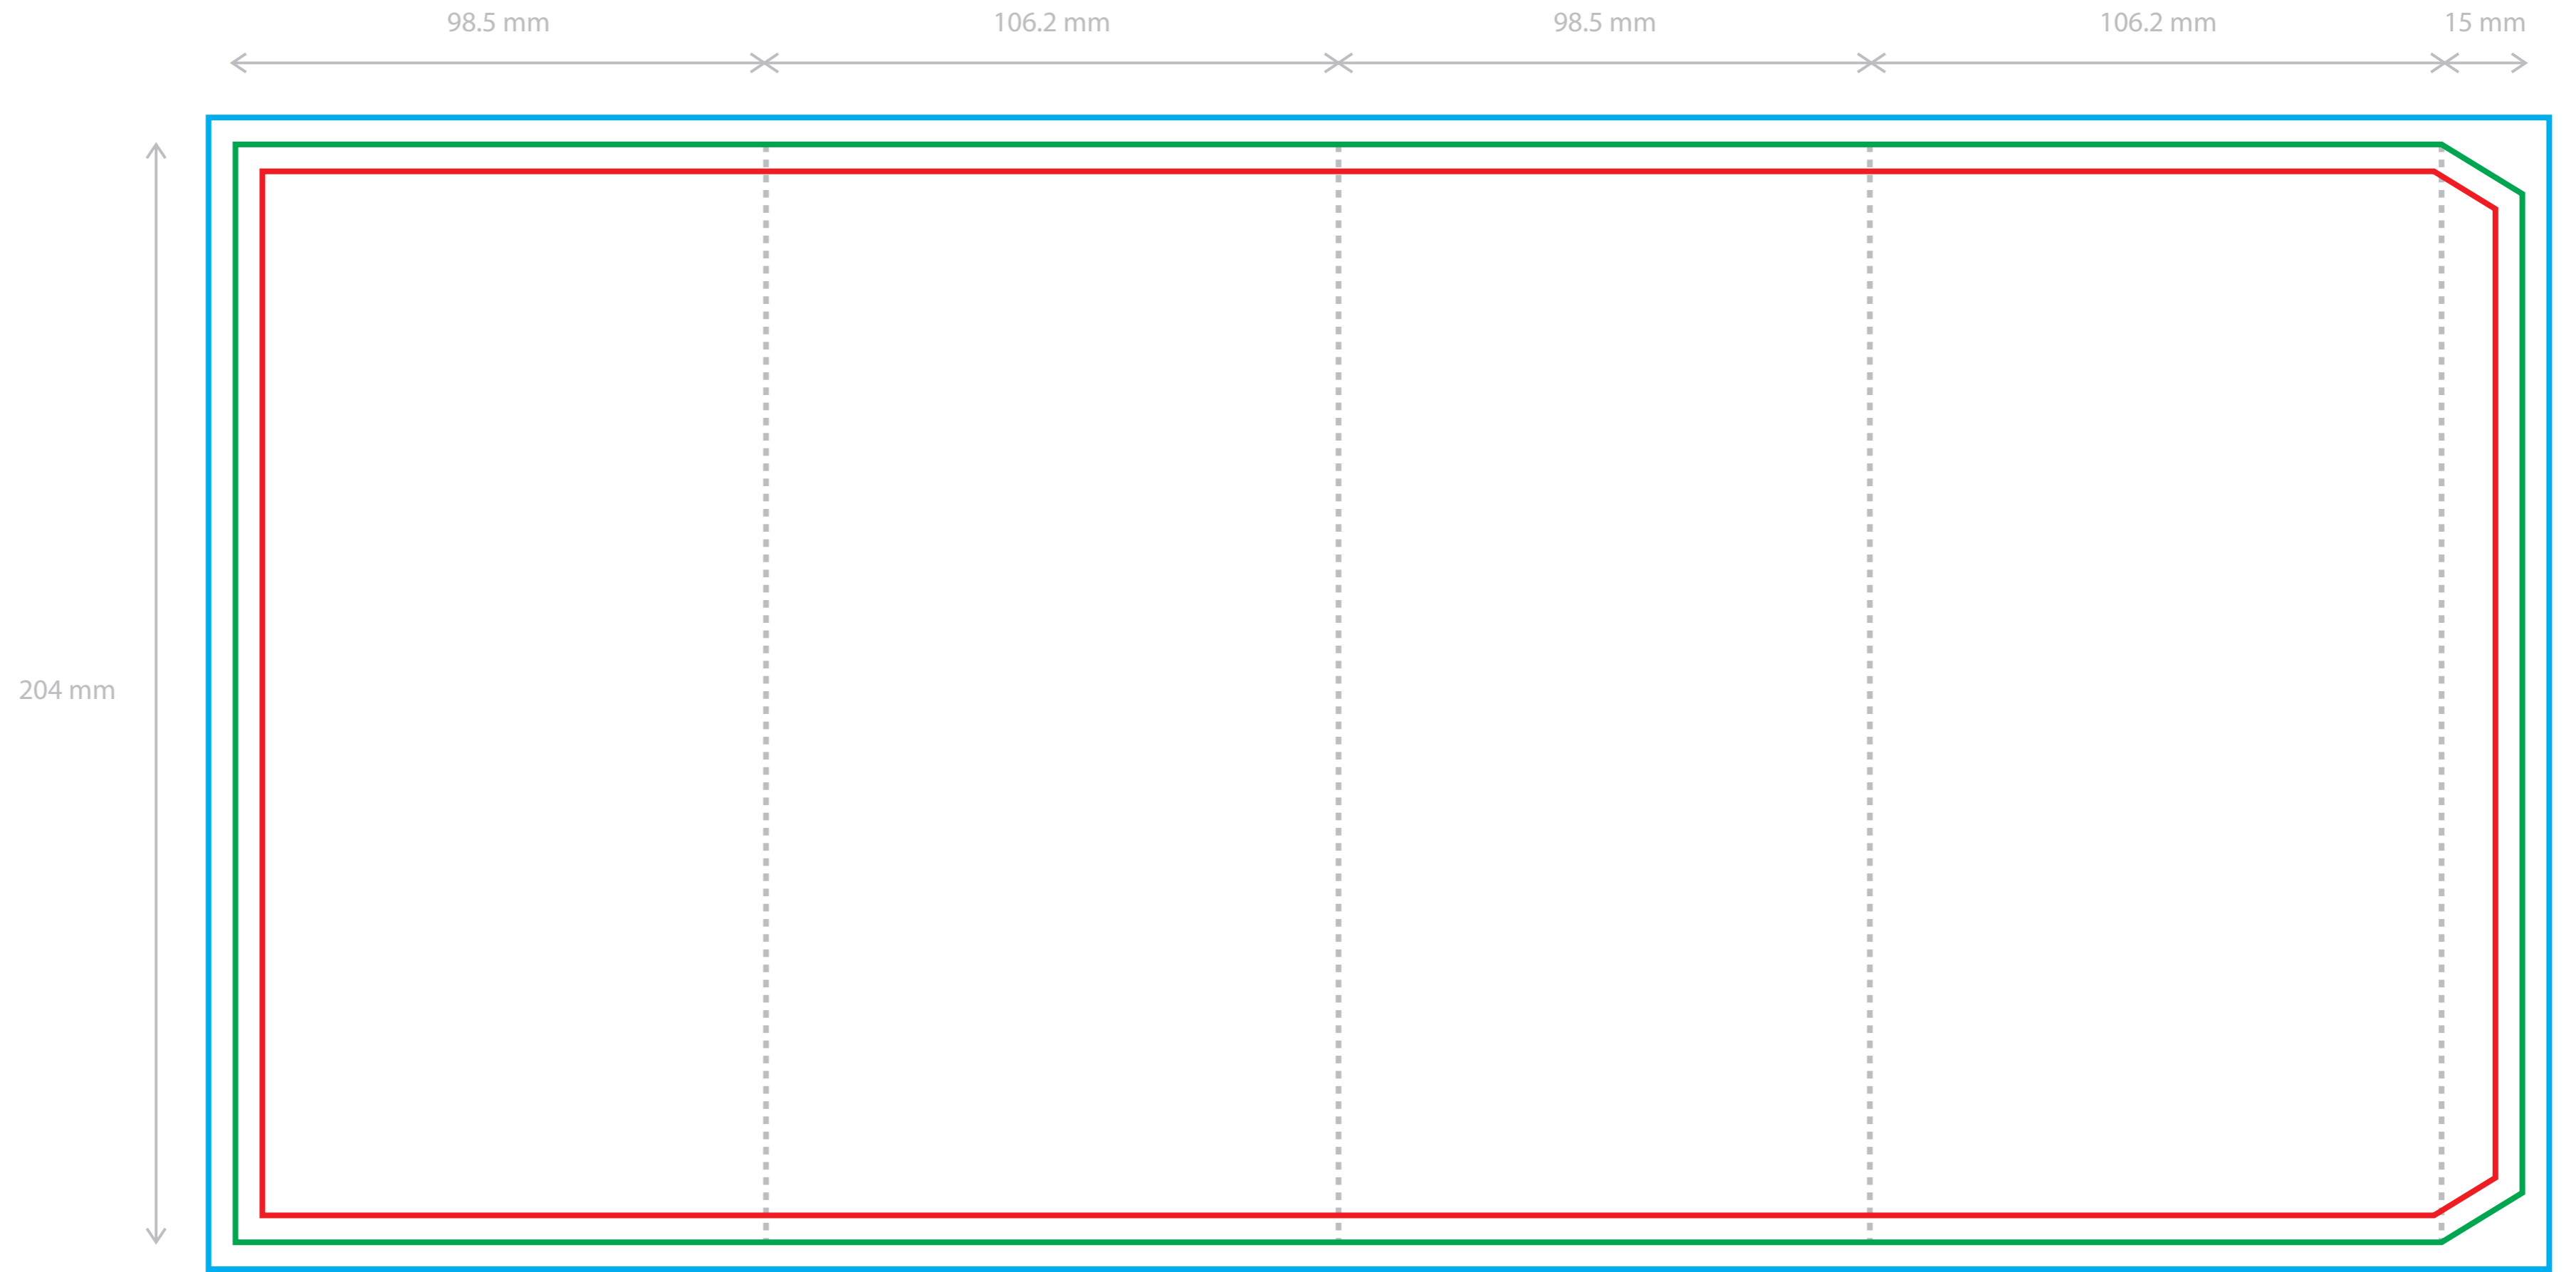

- Max. size for text and logo's
- Size of the sleeve
- Size of the sleeve including bleed
- Folding lines

Model: Sleeve JBL Flip 5

Size: Total 424.8mm X 204mm

Front

Back